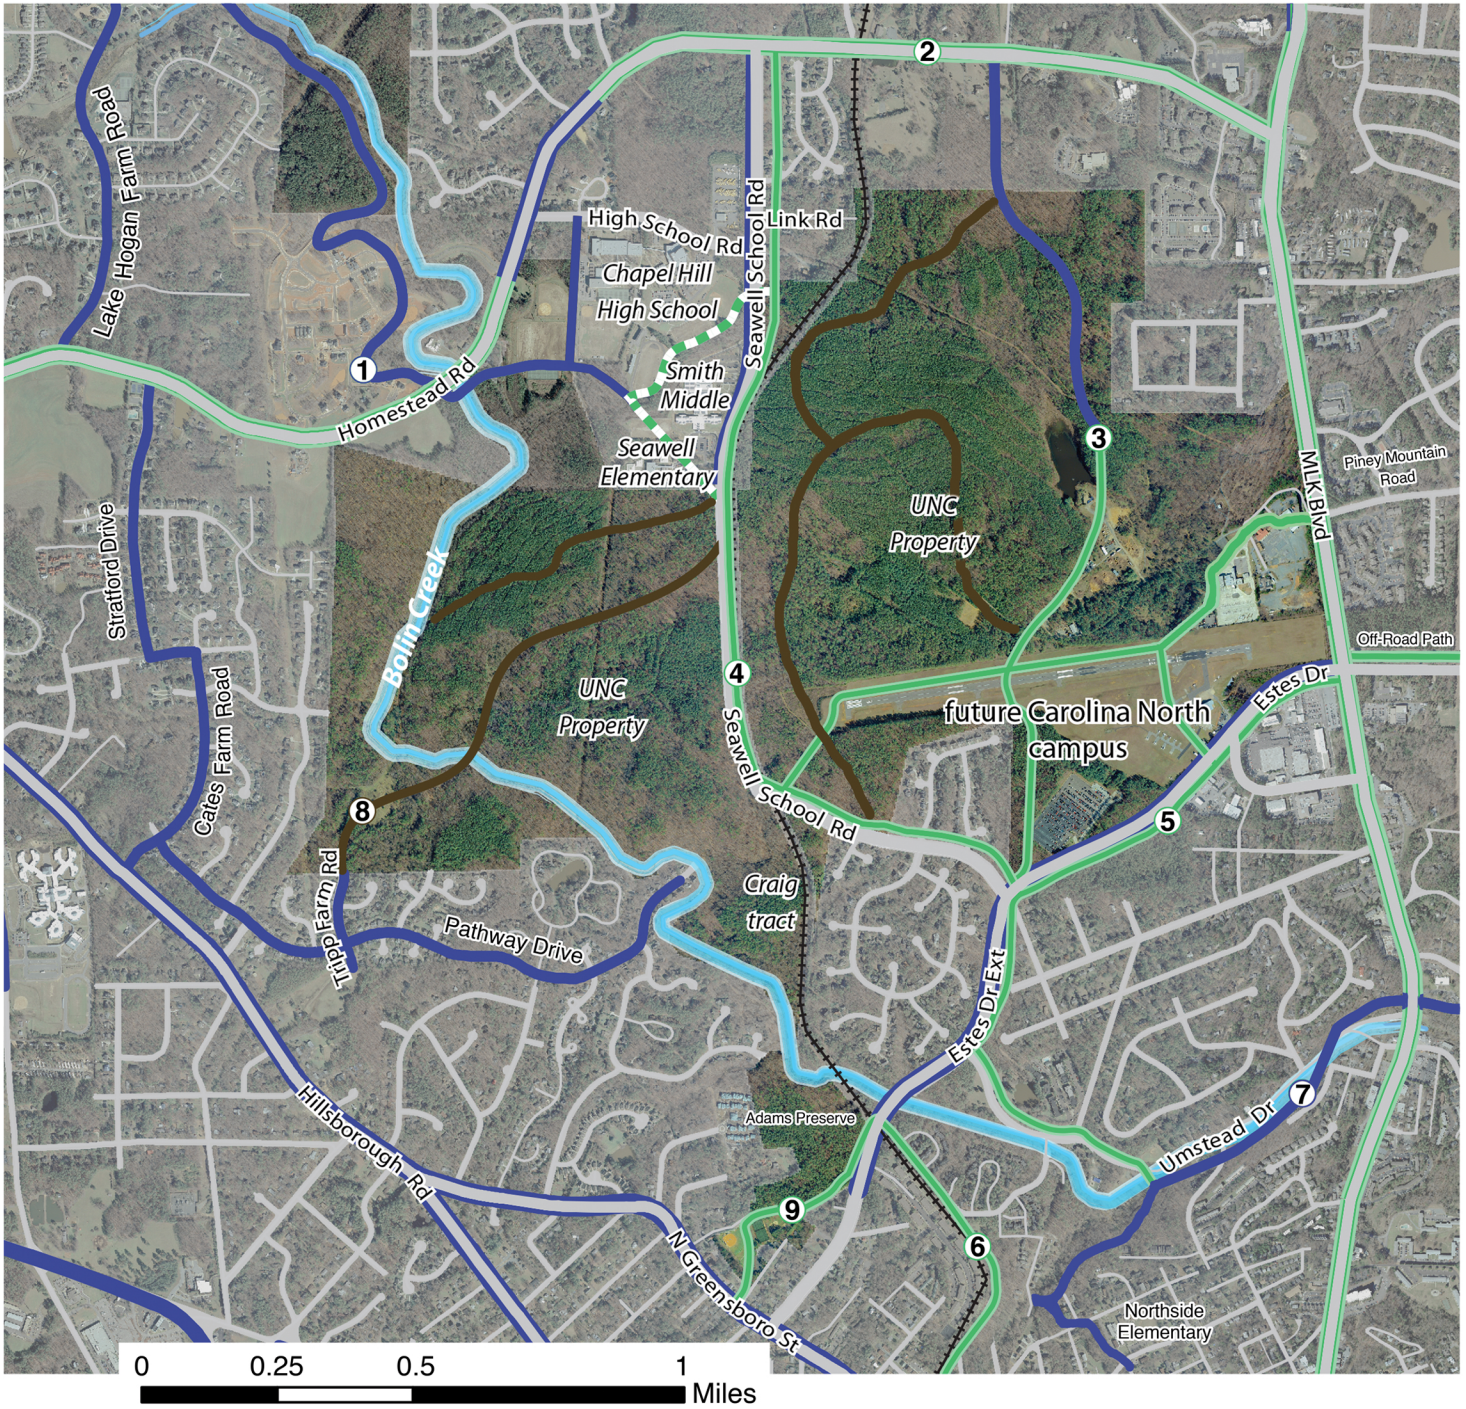

Bicycle Routes Near Carolina North and Upper Bolin Creek

Legend

-  *Bikelane or Shoulder Lane by 2017*
-  *Planned Bikeway*
-  *Natural Surface Bike Path Existing or Planned*
-  *Potential Bikeway*

Key to Planned Bikeways

- ① Homestead-Chapel Hill High School Multi-Use Path
- ② Homestead Road Bike & Pedestrian Enhancements
- ③ Carolina North Mountain Bike Trails:
One Paved, Many Natural Surface
- ④ Seawell School Road Bikelanes
- ⑤ Estes Drive Bikelanes
- ⑥ Campus-to-Campus Bicycle Connector
- ⑦ Bolin Creek/Tanyard Branch Paved Trails
- ⑧ Carolina North Tripp Farm Road Connector
- ⑨ Wilson Park Bikeway/Greenway