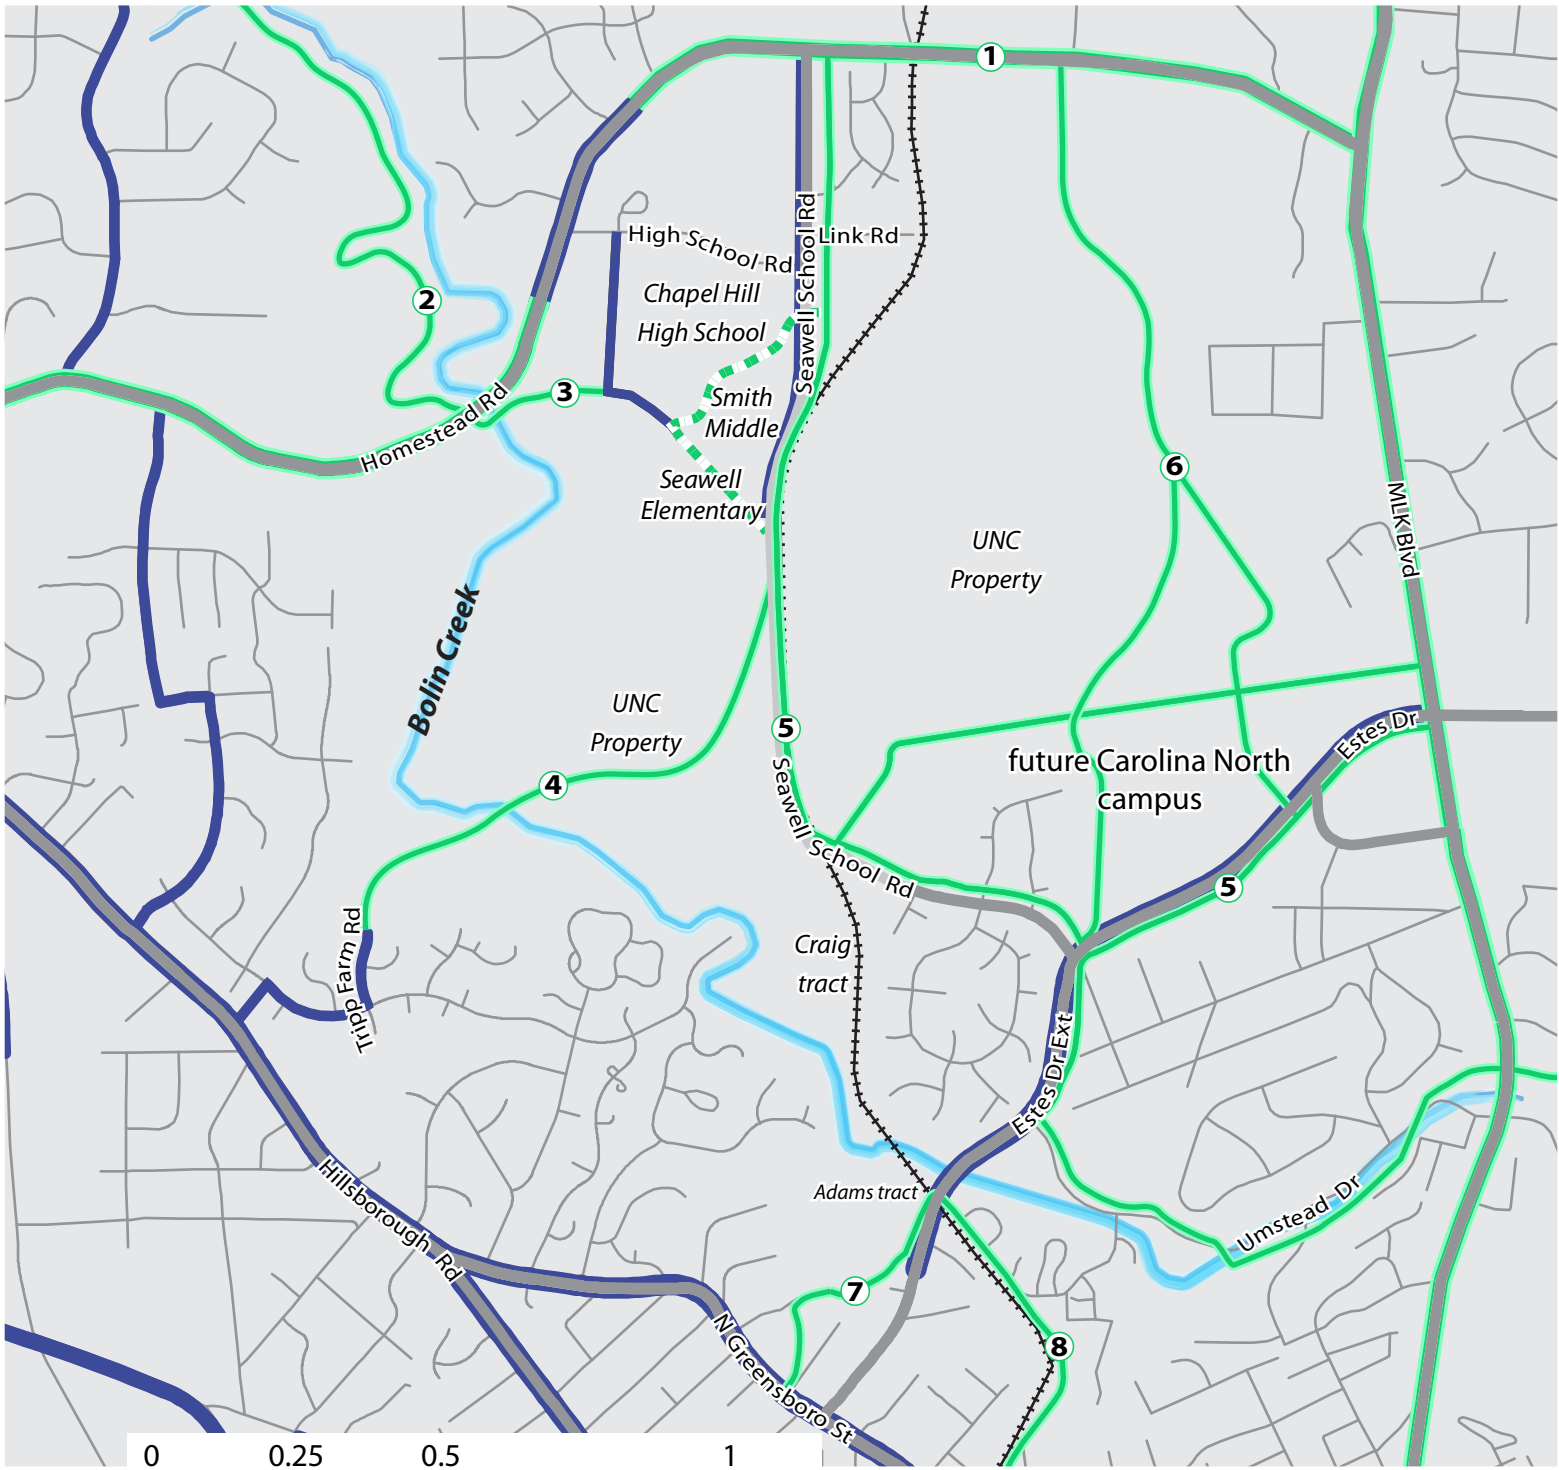

# Bicycle Routes Near Carolina North and Upper Bolin Creek

## Legend

-  Existing bikeway
-  Planned bikeway
-  Potential bikeway

## Key to planned bikeways

-  ① Joint Carrboro-Chapel Hill transportation project
-  ② Carrboro approved bikeway
-  ③ Carrboro approved bikeway to schools (1B)
-  ④ Tripp Farm connector (UNC natural surface)
-  ⑤ Carolina North built bike path
-  ⑥ Carolina North internal bike paths/greenways
-  ⑦ Carrboro approved bikeway (1A)
-  ⑧ Planned UNC bikeway connecting Carolina North and UNC campus