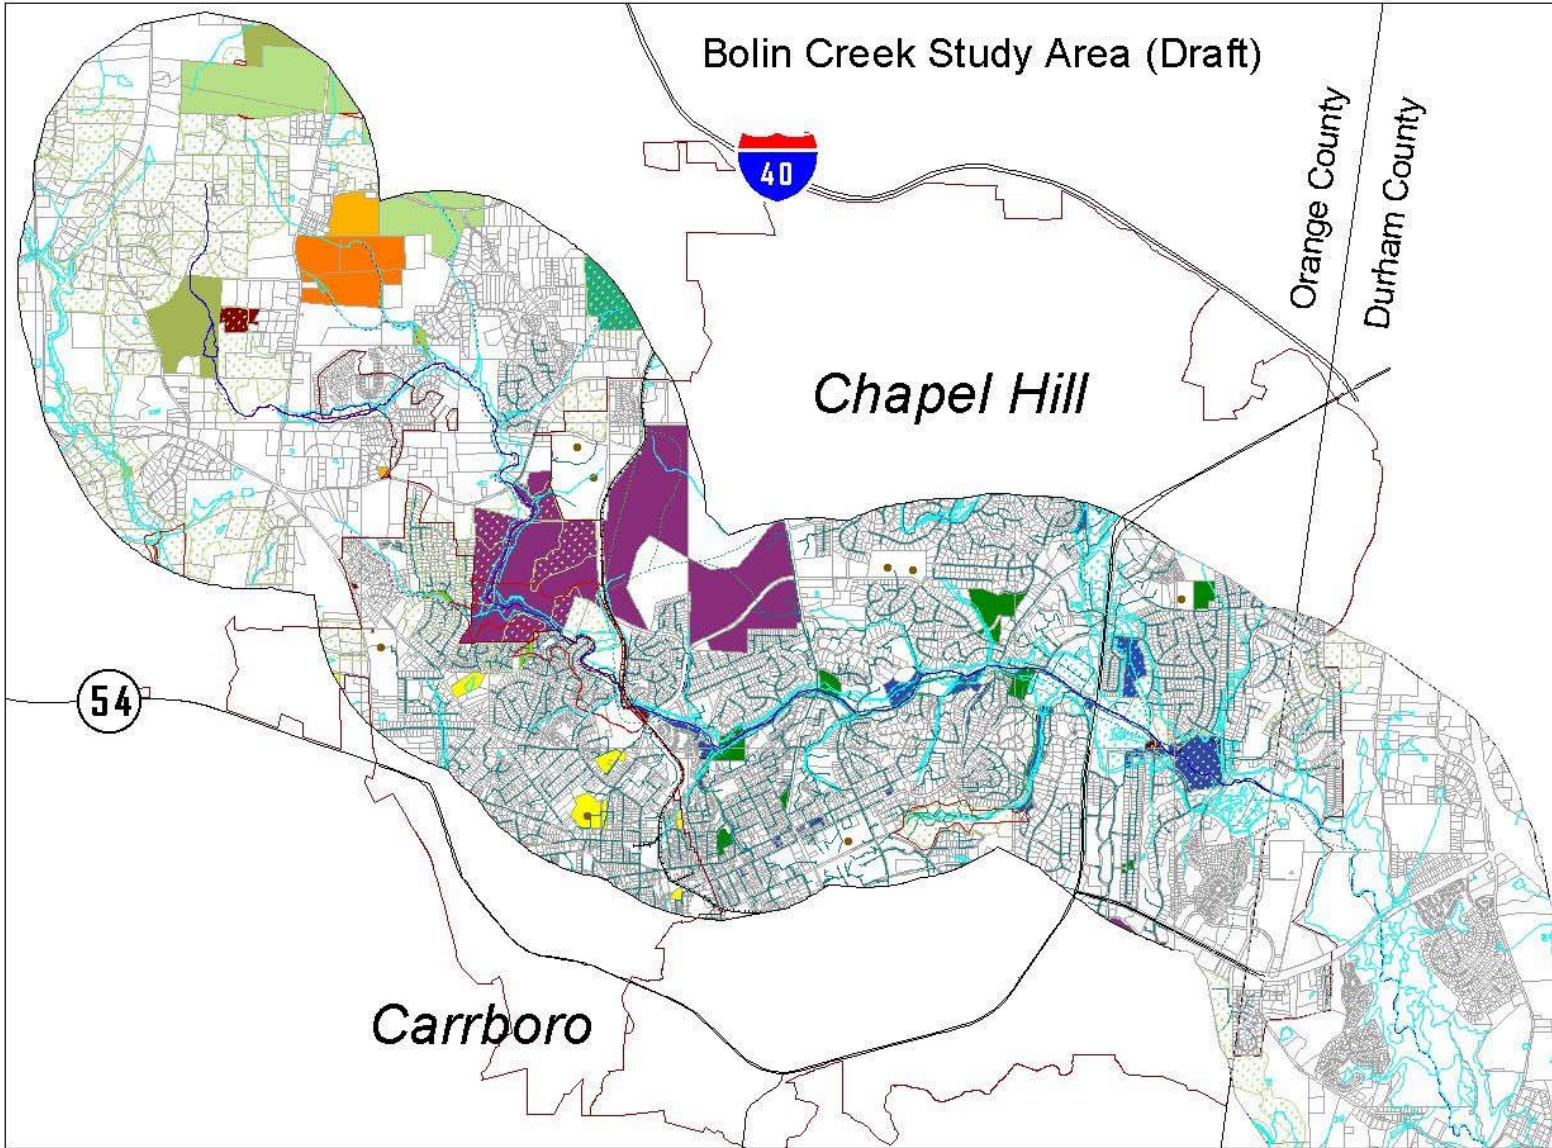

Bolin Creek Study Area (Draft)

- County
- City
- Bolin Creek 1 Mile Boundary
- Bolin Creek / Little Creek
- Streams
- Privately Owned Natural Areas
- Prime Vegetation
- Schools
- Interstate / Bypass
- Railroad
- Proposed Carrboro Greenway
- Chapel Hill Greenway
- future
- existing
- OWASA Sewer Line
- Floodplain
- Parcel Boundary
- Conservation Easement (TLC)
- OWASA
- Carrboro / Chapel Hill / Orange County Land
- Duke Forest
- Orange County Open Space
- Orange County Parkland
- Chapel Hill Open Space
- Chapel Hill Parkland
- Carrboro Open Space
- Carrboro Parkland
- UNC / State of NC